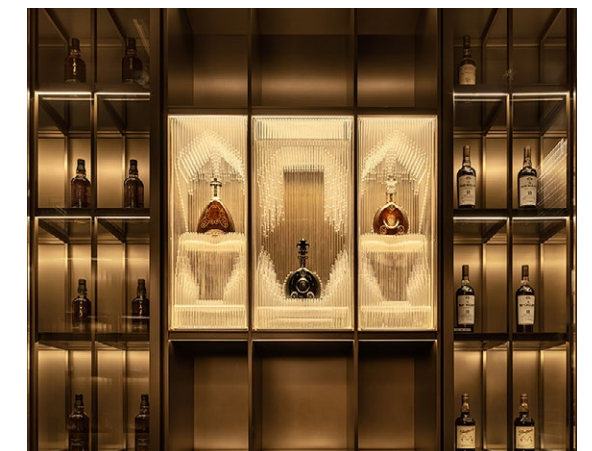

Model:L818

Allow mood taste flavor of sunshine  
When bright mood meets with simple and beautiful space, all appears so shining. Display bright mood on simple and beautiful sofa. Brown carpet and yellow sofa construct the space, the grass-woven basket and the decoration of green-colored wild flower. These make people feel as if being placed in the tranquil village, atmosphere of sunshine is penetrating silently. My desire of creativity finds the lying point. In face of such space, such sofa, even randomly play guitar, the tone will turn into appealing E tone episode.