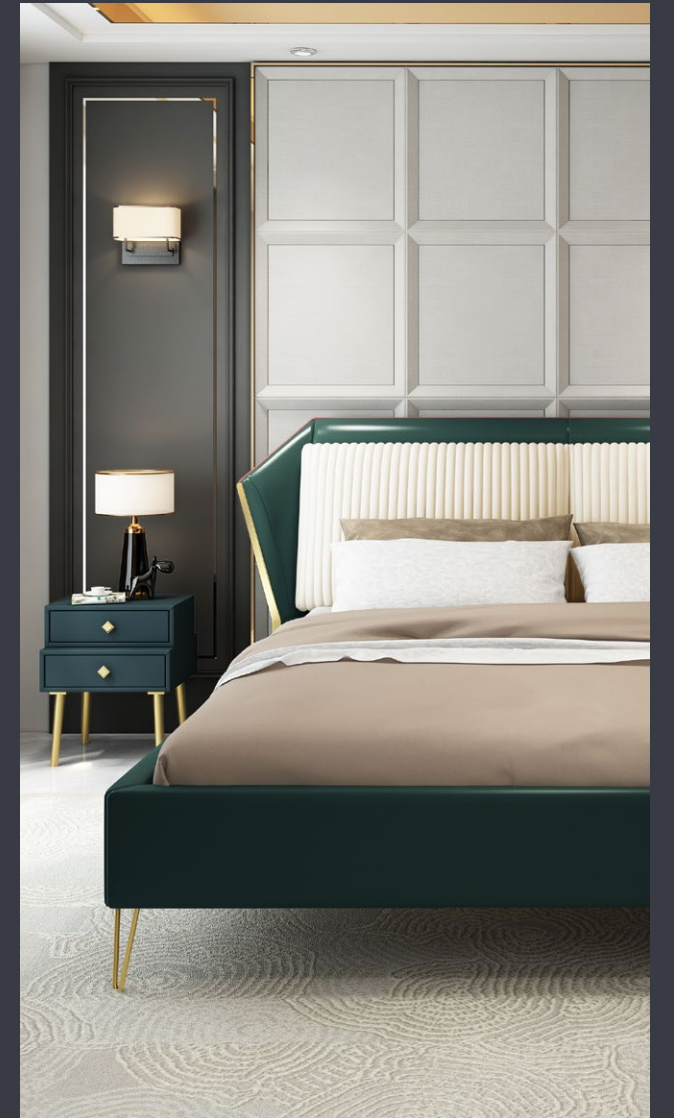

CONVENE DIGNIFIED TEMPERAMENT -

In the afternoon with warm sunshine, with the diffusing faint scent of red wine, the relaxed music like running water and the soft heart, two people start a cozy time with a log dining table and two branches of iced wine.